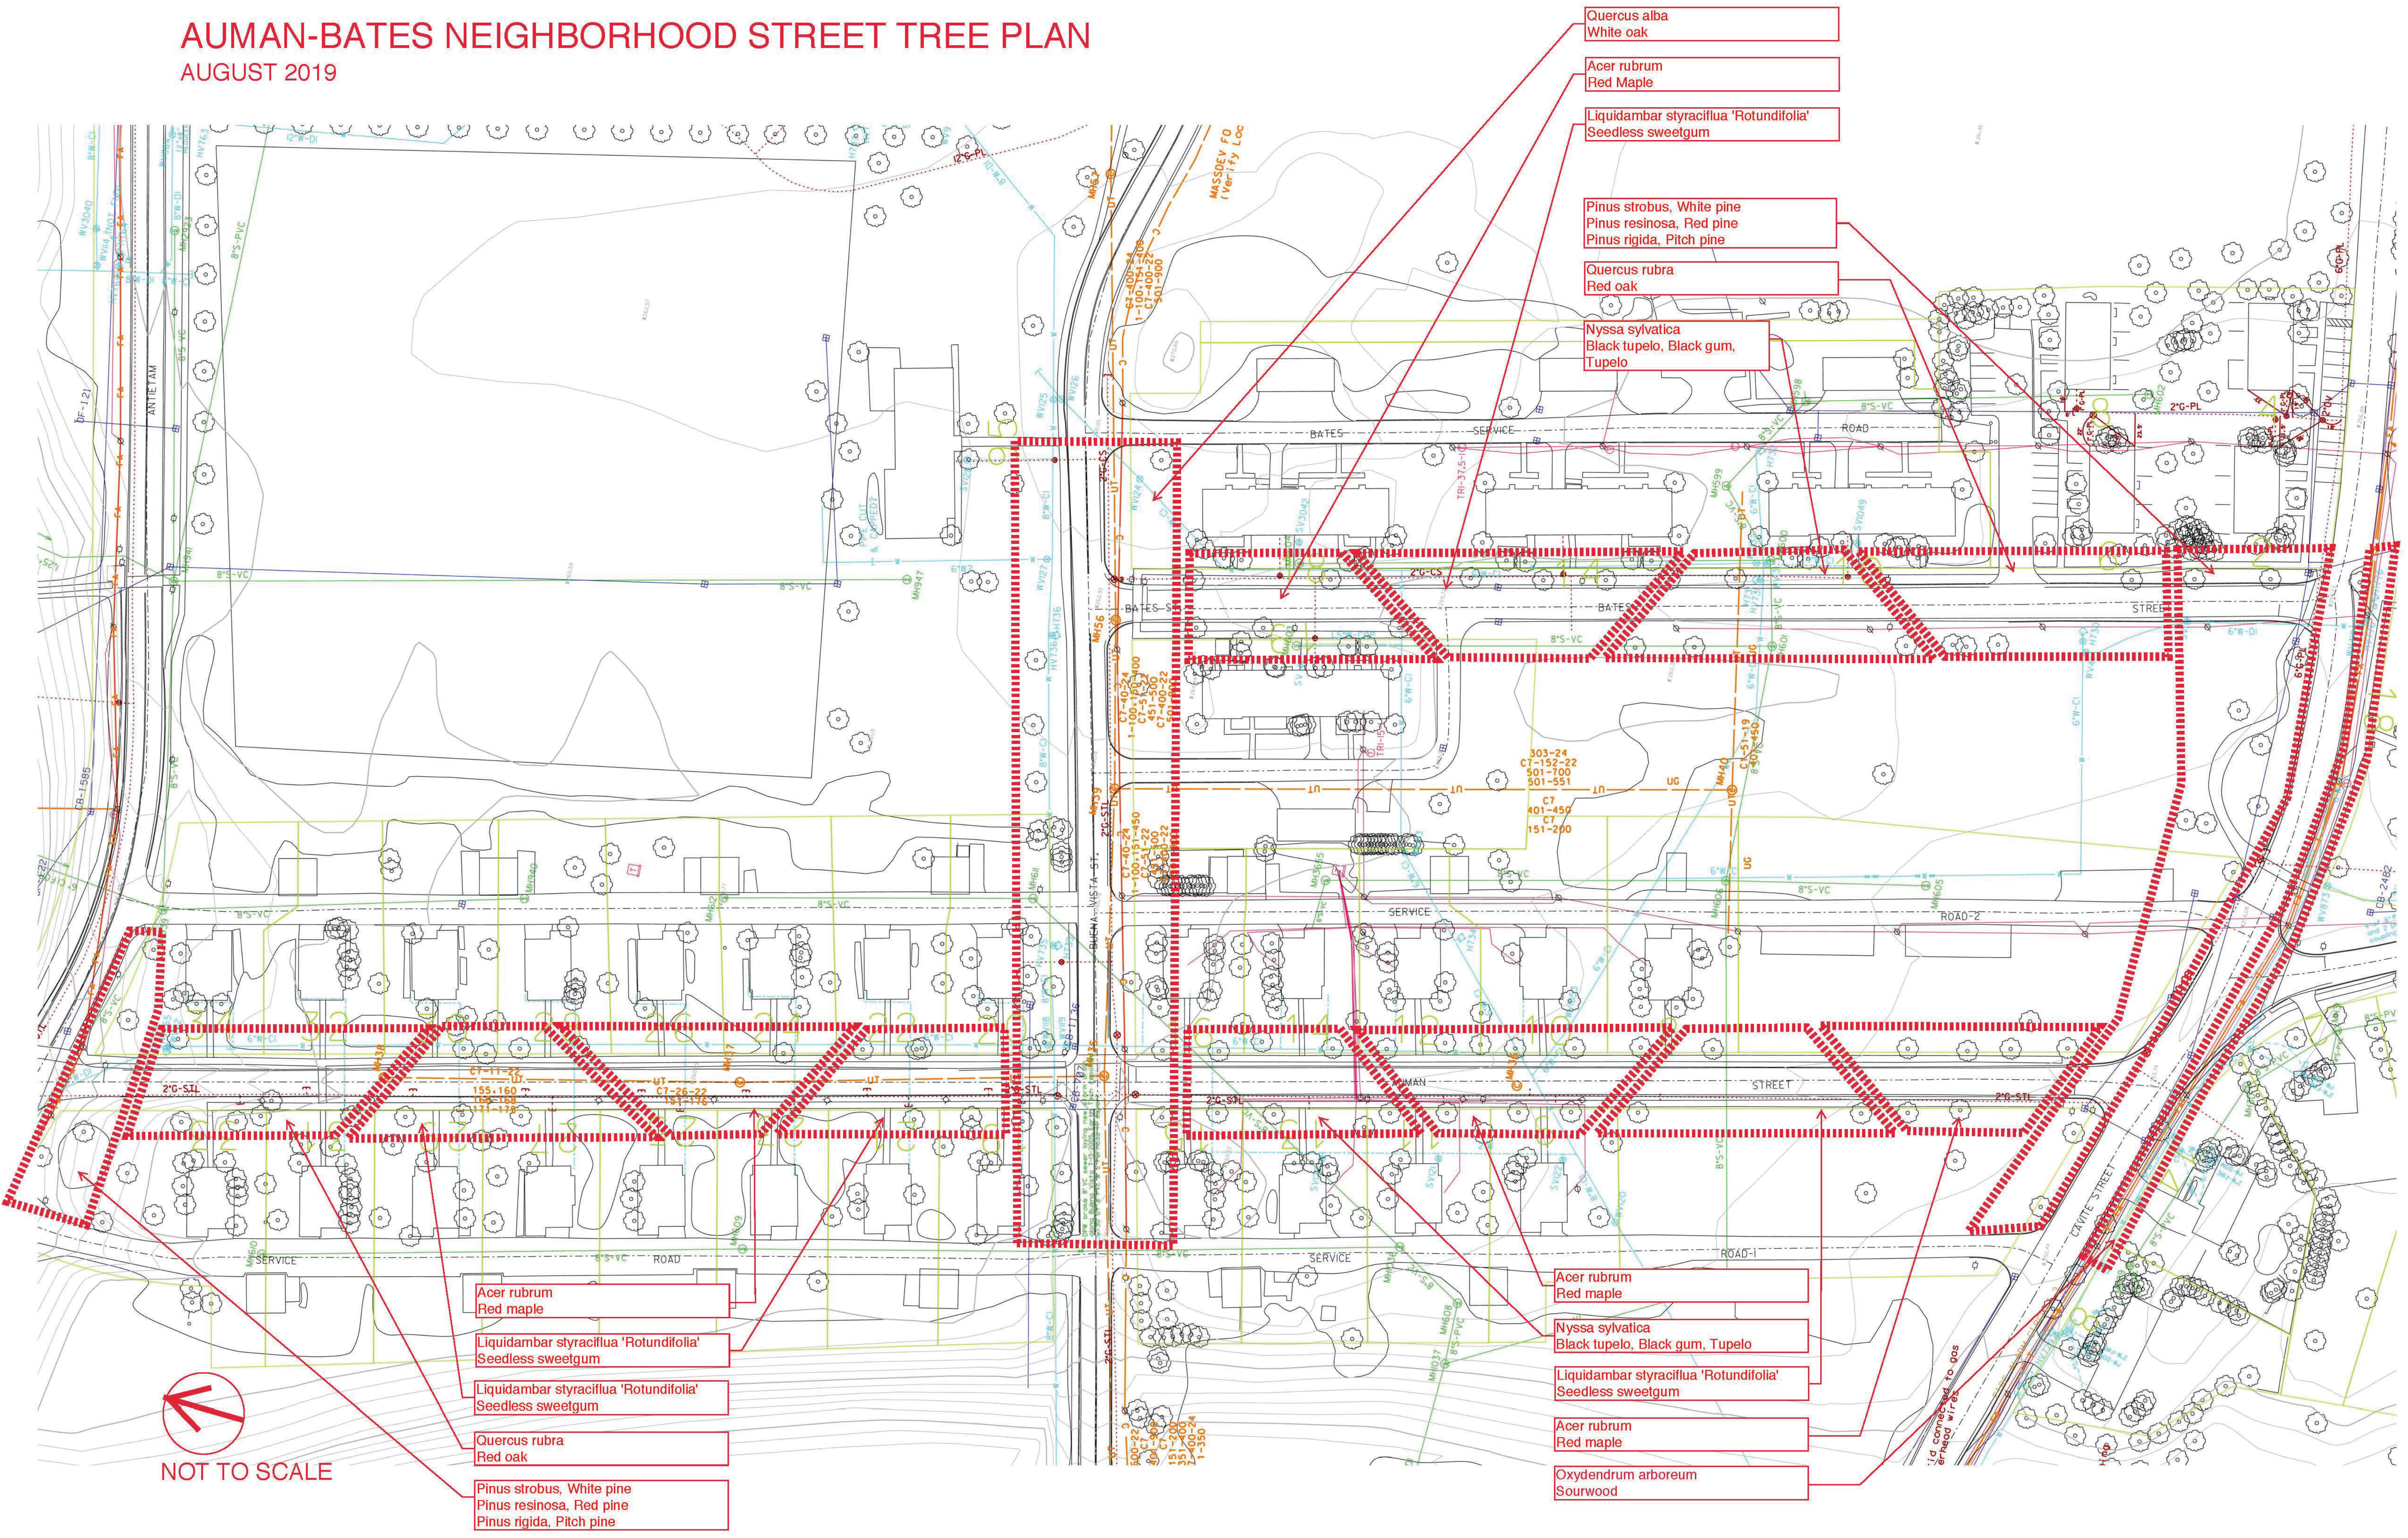

AUMAN-BATES NEIGHBORHOOD STREET TREE PLAN

AUGUST 2019

Quercus alba
White oak

Acer rubrum
Red Maple

Liquidambar styraciflua 'Rotundifolia'
Seedless sweetgum

Pinus strobus, White pine
Pinus resinosa, Red pine
Pinus rigida, Pitch pine